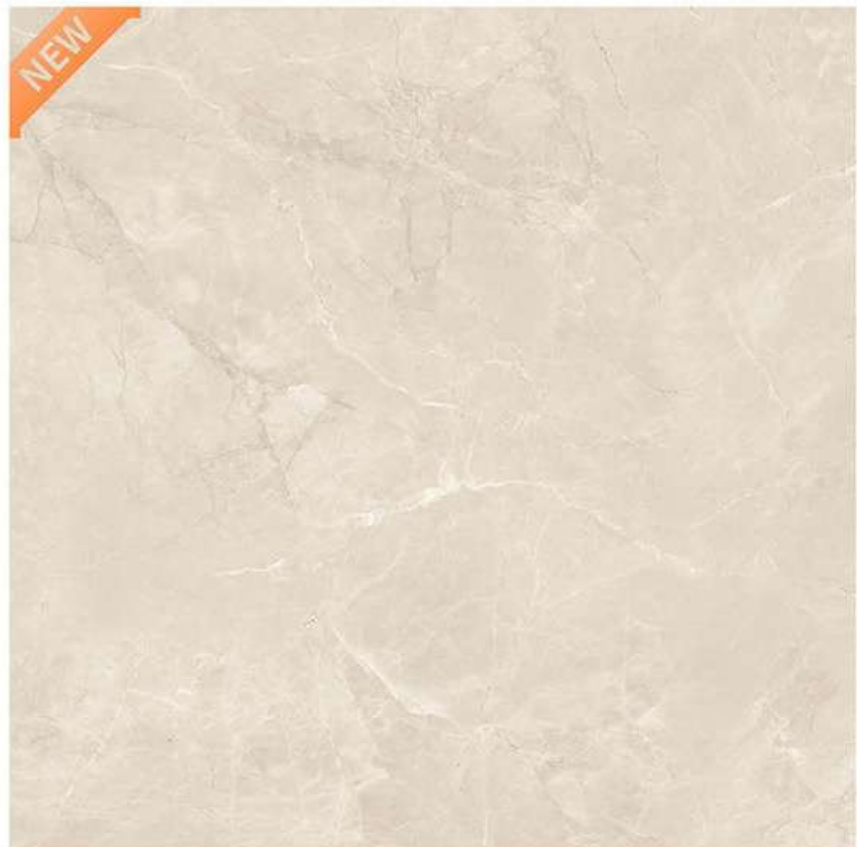

LAGACY BEIGE

GLOSSY

RANDOM