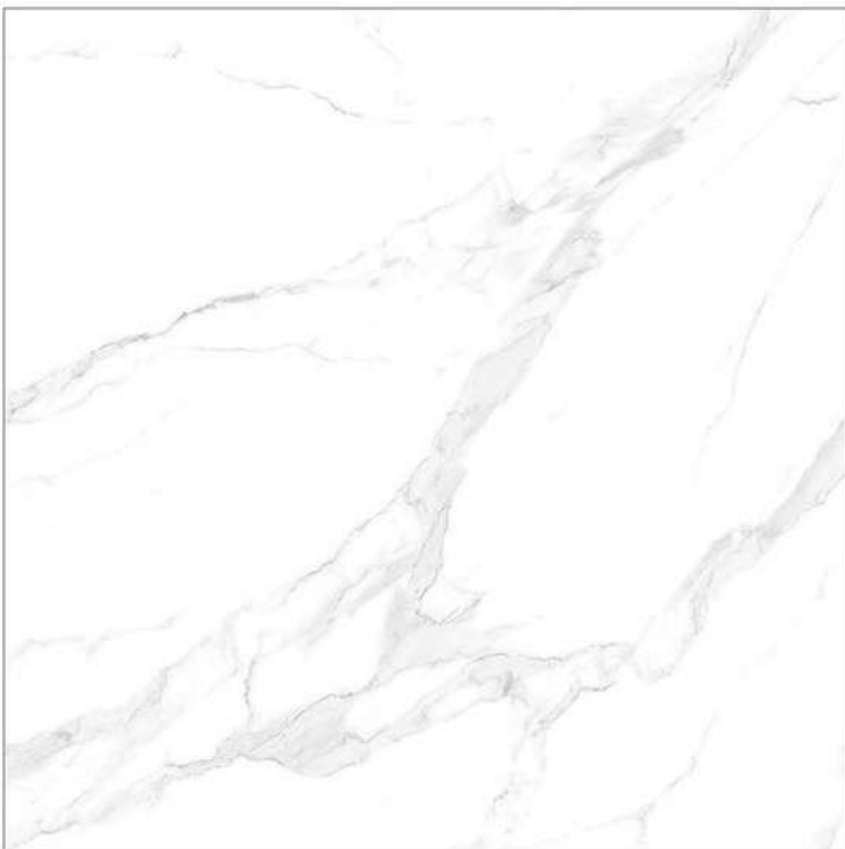

GRISIAL CRYSTAL

GLOSSY

RANDOM