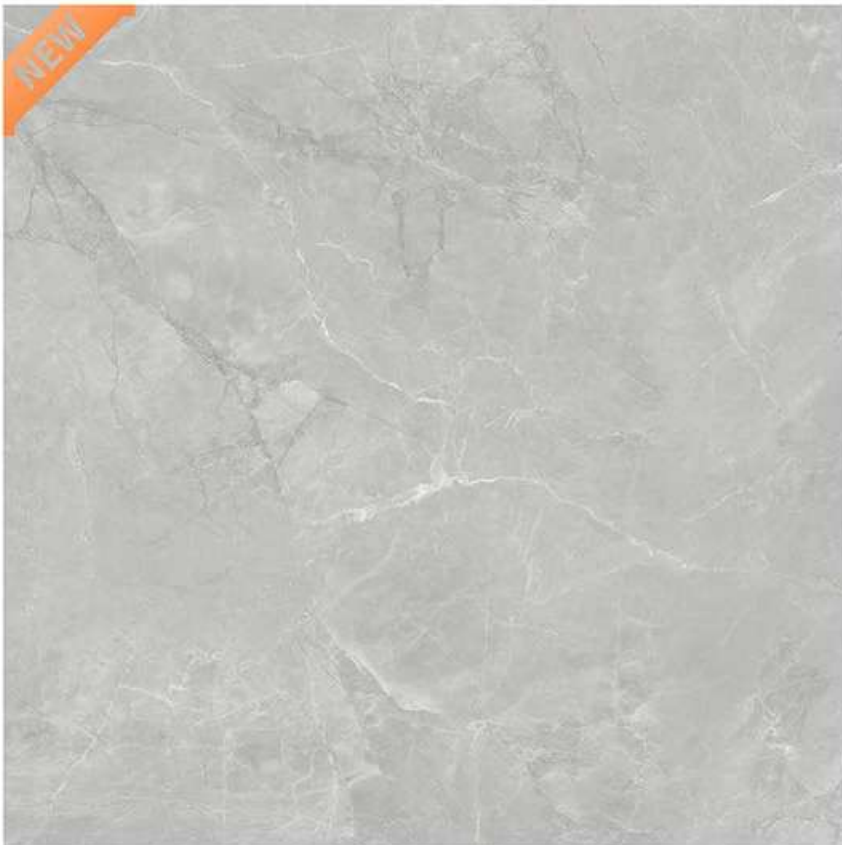

LAGACY GREY

GLOSSY

RANDOM