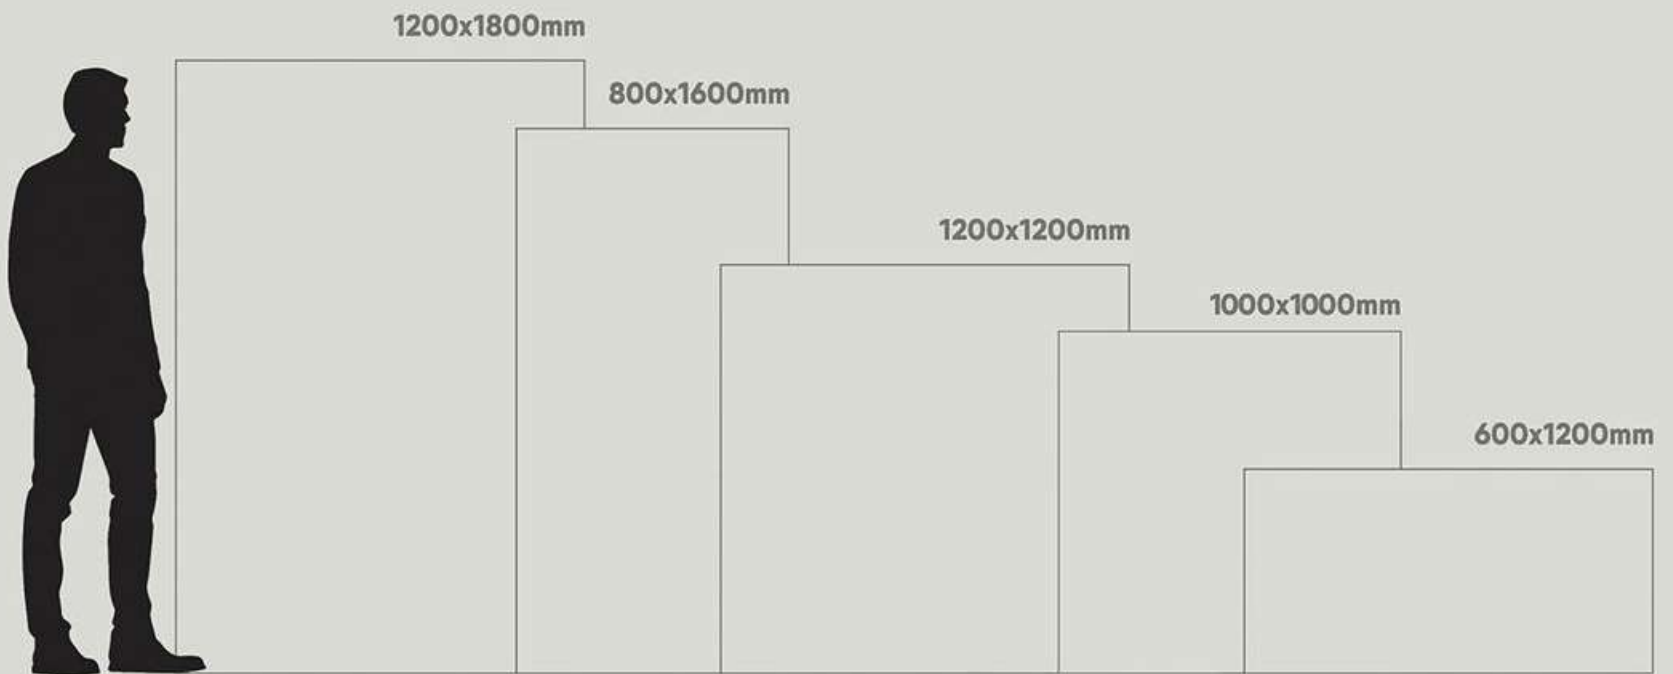

1200x1200 —
1000x1000 —

CREATIVE FROM ITS CORE

1200x1200mm

1000x1000mm

fantastic formats

Taking into account the new demands of the world of architecture and interior design, we are launching new formats of slim slab marble tiles in large dimensions of 120x120cm & 100x100cm by expanding its range of technical solutions & innovation for better lifestyle.