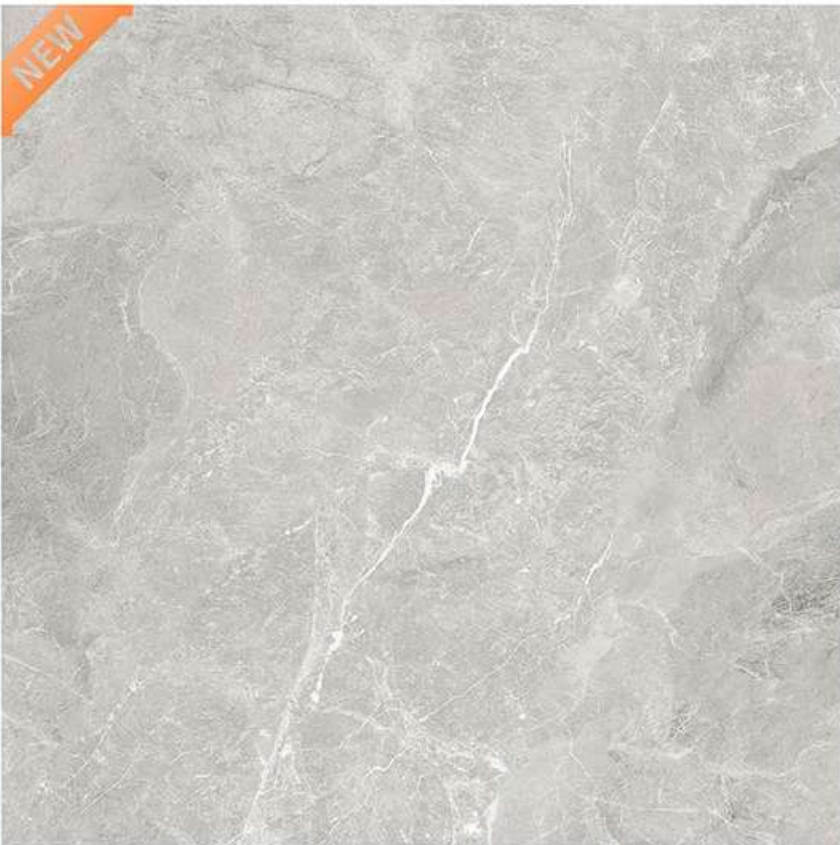

RANDOM

CONCEPT OF VENUS WHITE

VENUS WHITE

GLOSSY

12000 x 12000

RANDOM

VERSILIA SMOKE

GLOSSY