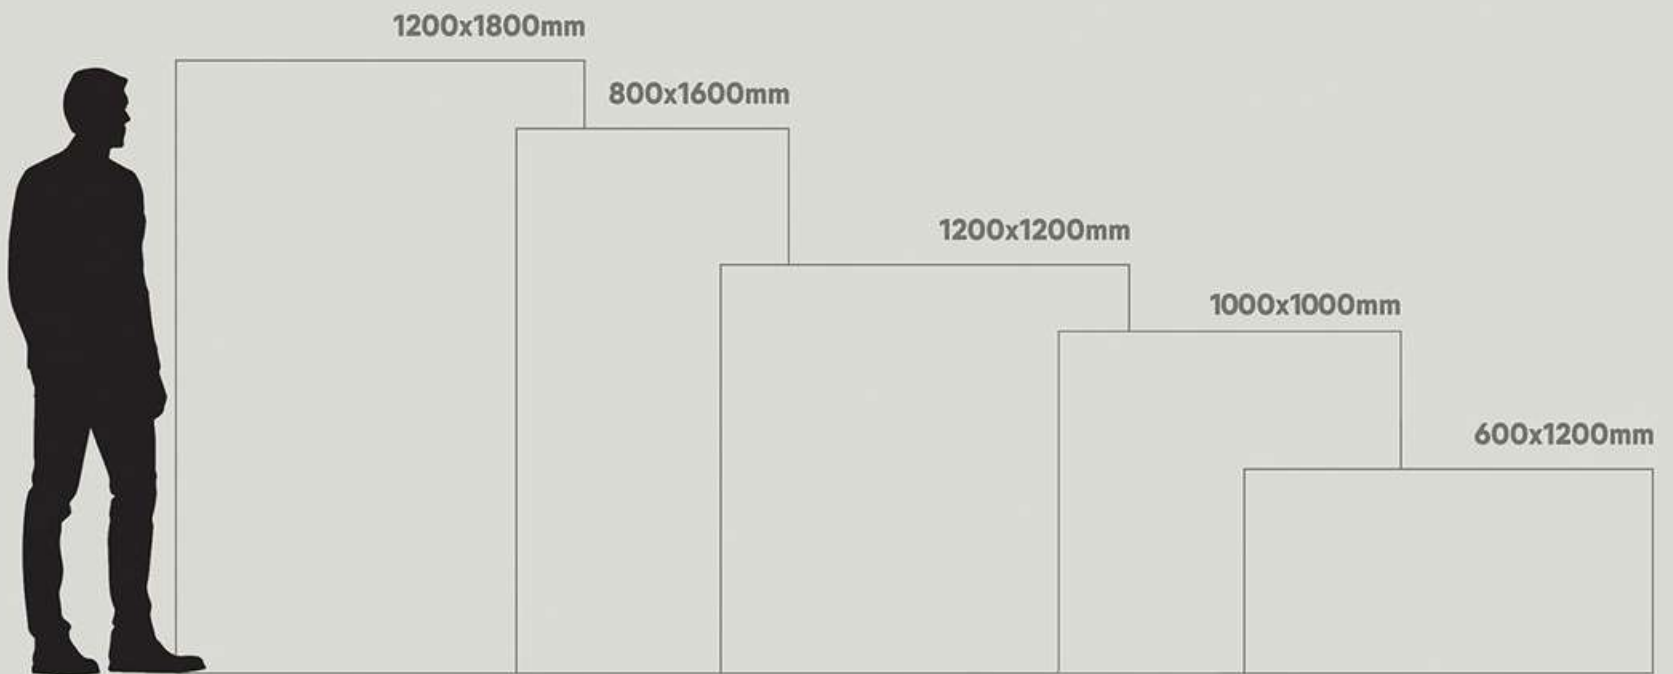

1200x1200 —

1000x1000 —

CREATIVE FROM ITS CORE

1200x1200mm

1000x1000mm

fantastic formats

Taking into account the new demands of the world of architecture and interior design, we are launching new formats of slim slab marble tiles in large dimensions of 120x120cm & 100x100cm by expanding its range of technical solutions & innovation for better lifestyle.

CONCEPT OF DEVIL BROWN

DEVIL BROWN

RUSTIC

12000 x 12000

RANDOM

DEVIL COSMIC

RUSTIC

RANDOM