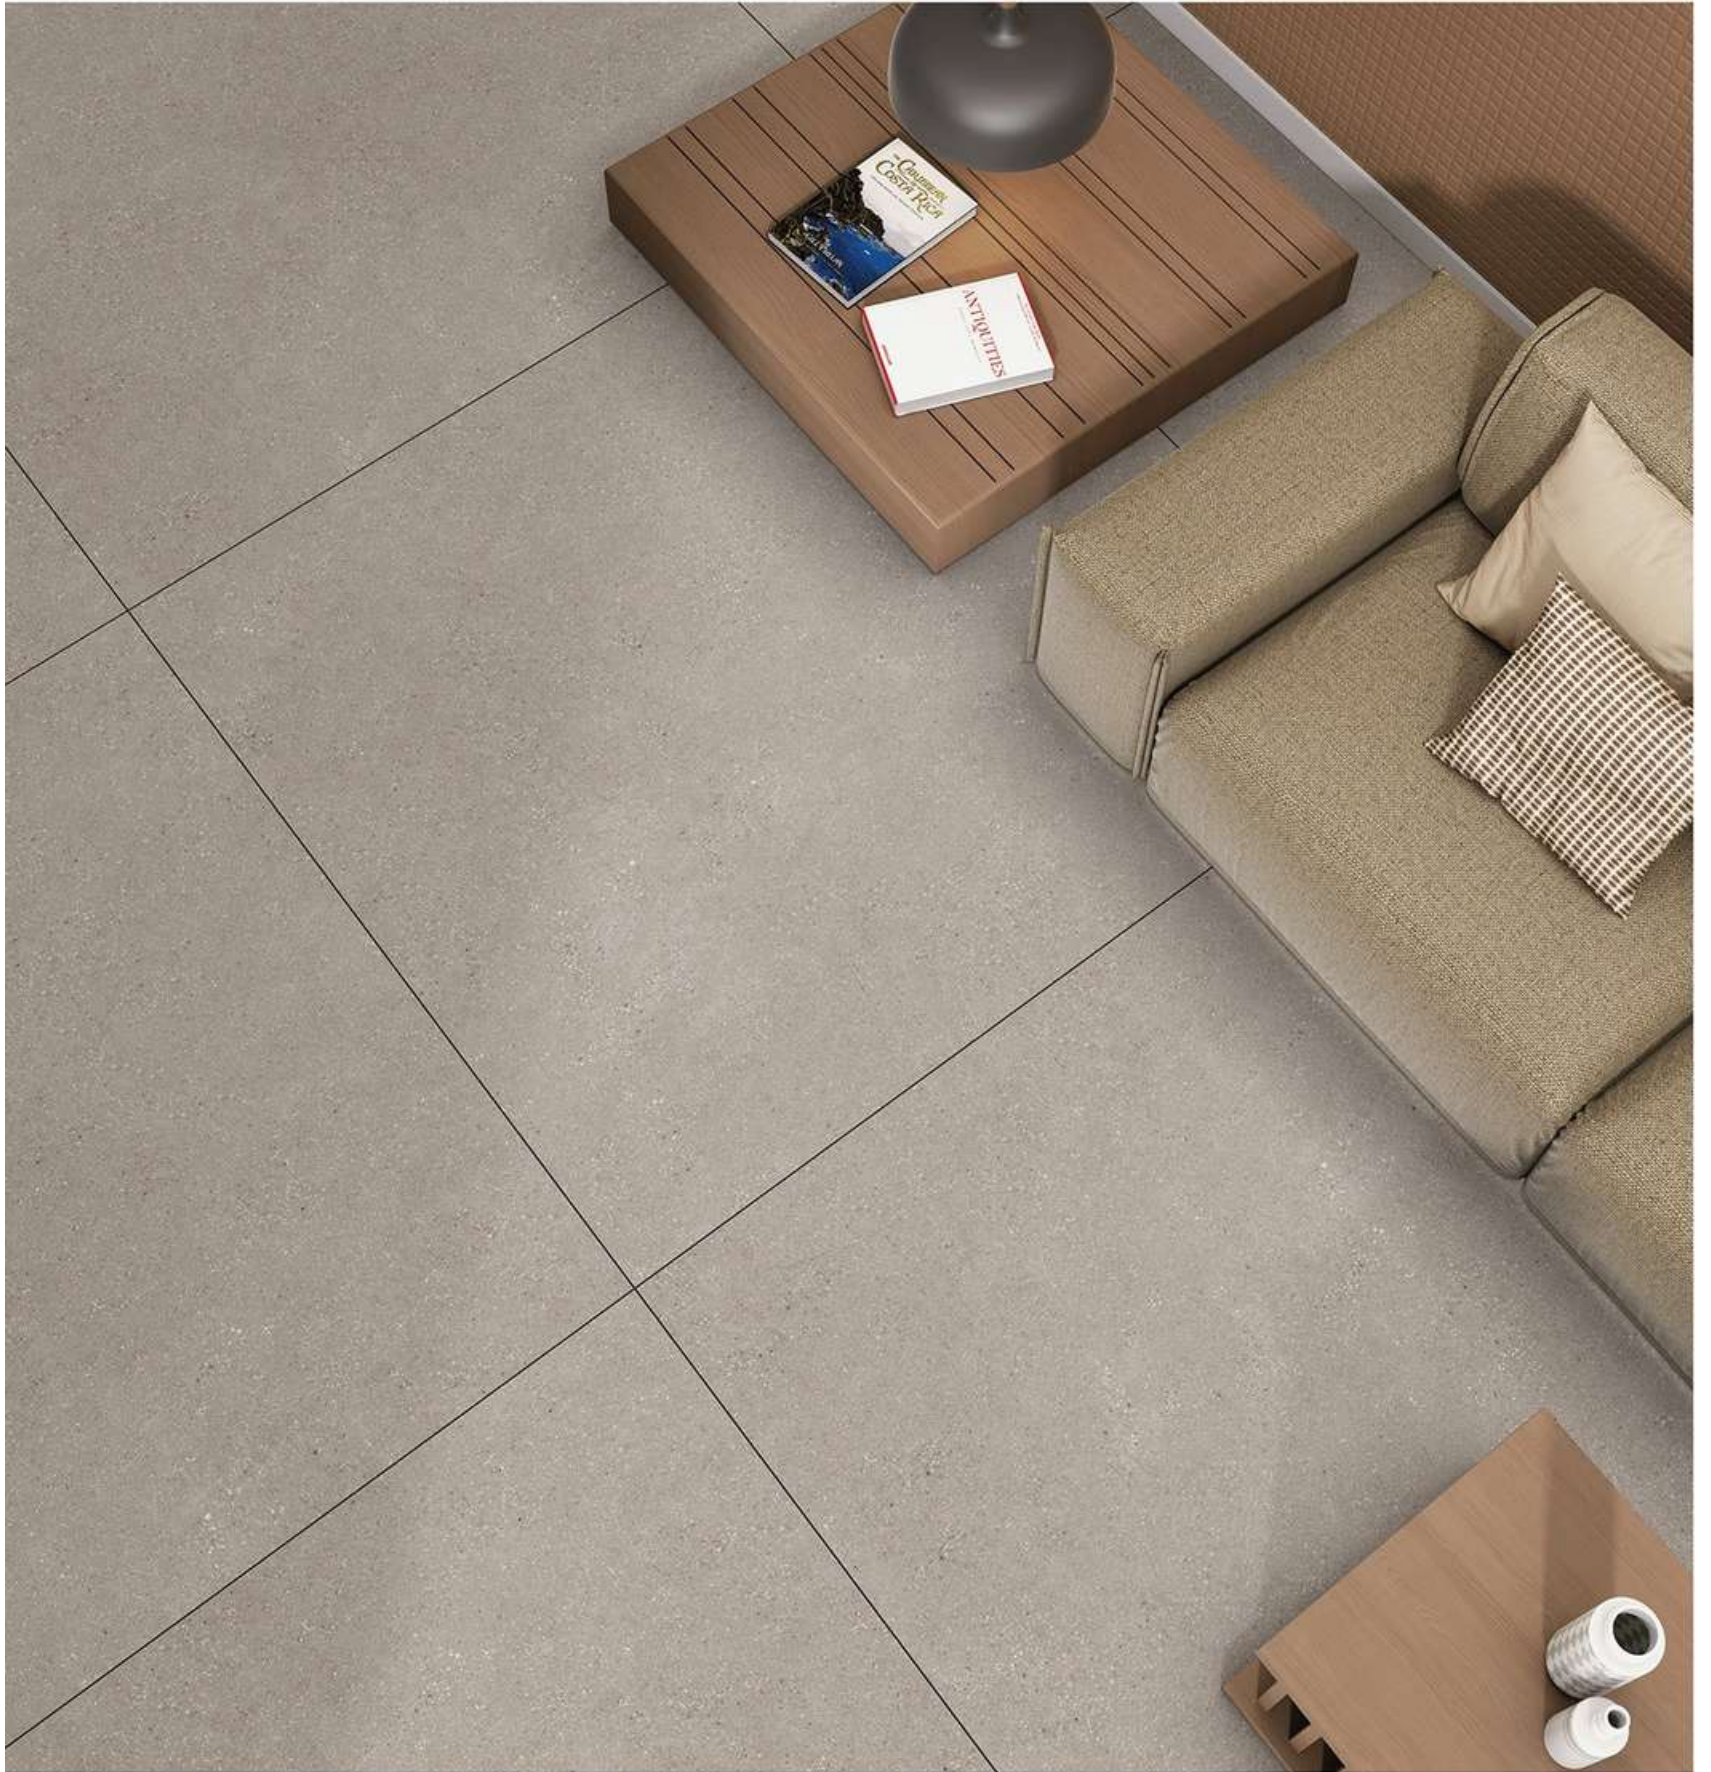

DEVIL GREY

RUSTIC

RANDOM

CONCEPT OF DUST BROWN

DUST BROWN

RUSTIC

1200 x 1200

RANDOM