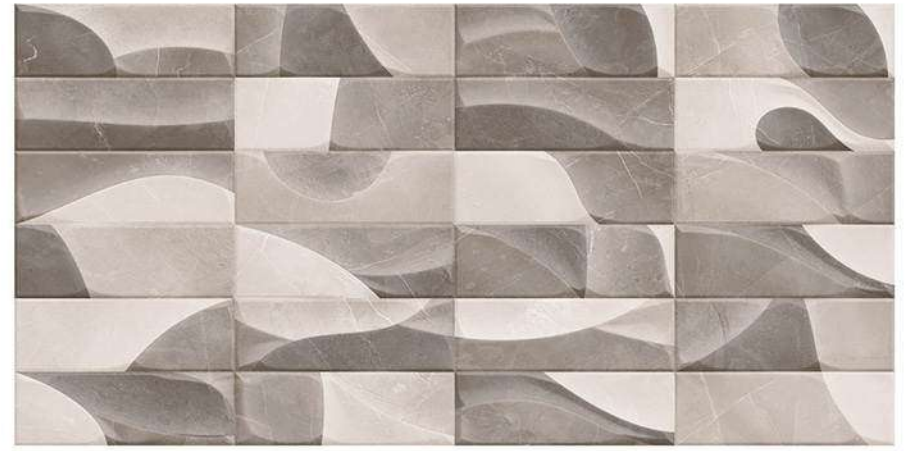

10425

1-10425-L
2-10425-HL1
3-10425-D