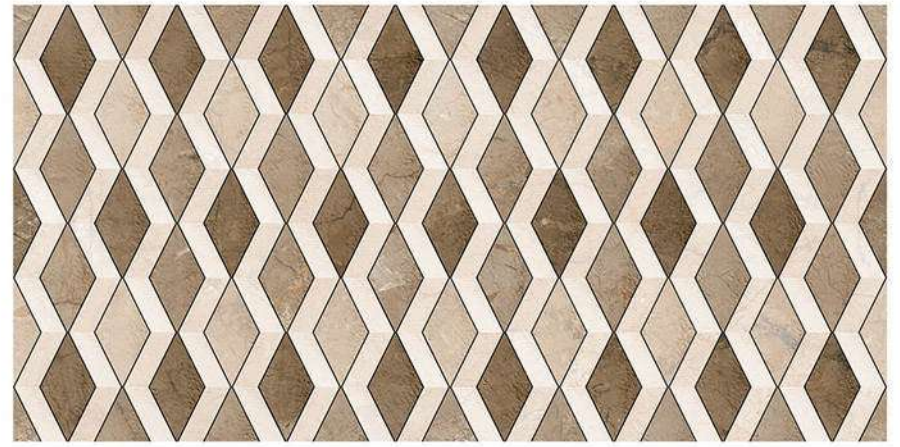

- 1-10369-L
- 2-10369-HL1
- 3-10369-HL2
- 4-10369-D

10376

- 1-10376-L
- 2-10376-HL1
- 3-10376-HL2
- 4-10376-D

WALL TILES | 30X60CM

GLOSSY FINISH

the perfect surface

Random design

Use 3mm Space