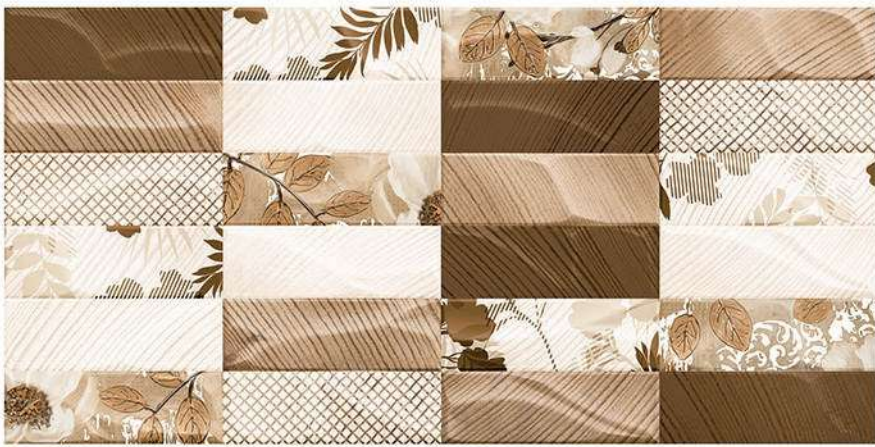

10369

- 1-10369-L
- 2-10369-HL1
- 3-10369-HL2
- 4-10369-D