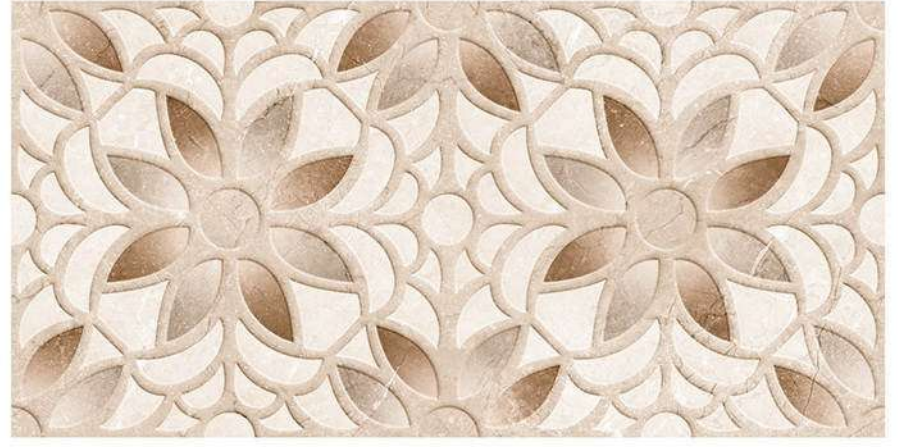

10350

- 1-10350-L
- 2-10350-HL1
- 3-10350-HL2
- 4-10350-D

WALL TILES | 30X60CM

GLOSSY FINISH

the perfect surface

Random design

Use 3mm Space

High Definition

Digital tech.

Wall Tiles