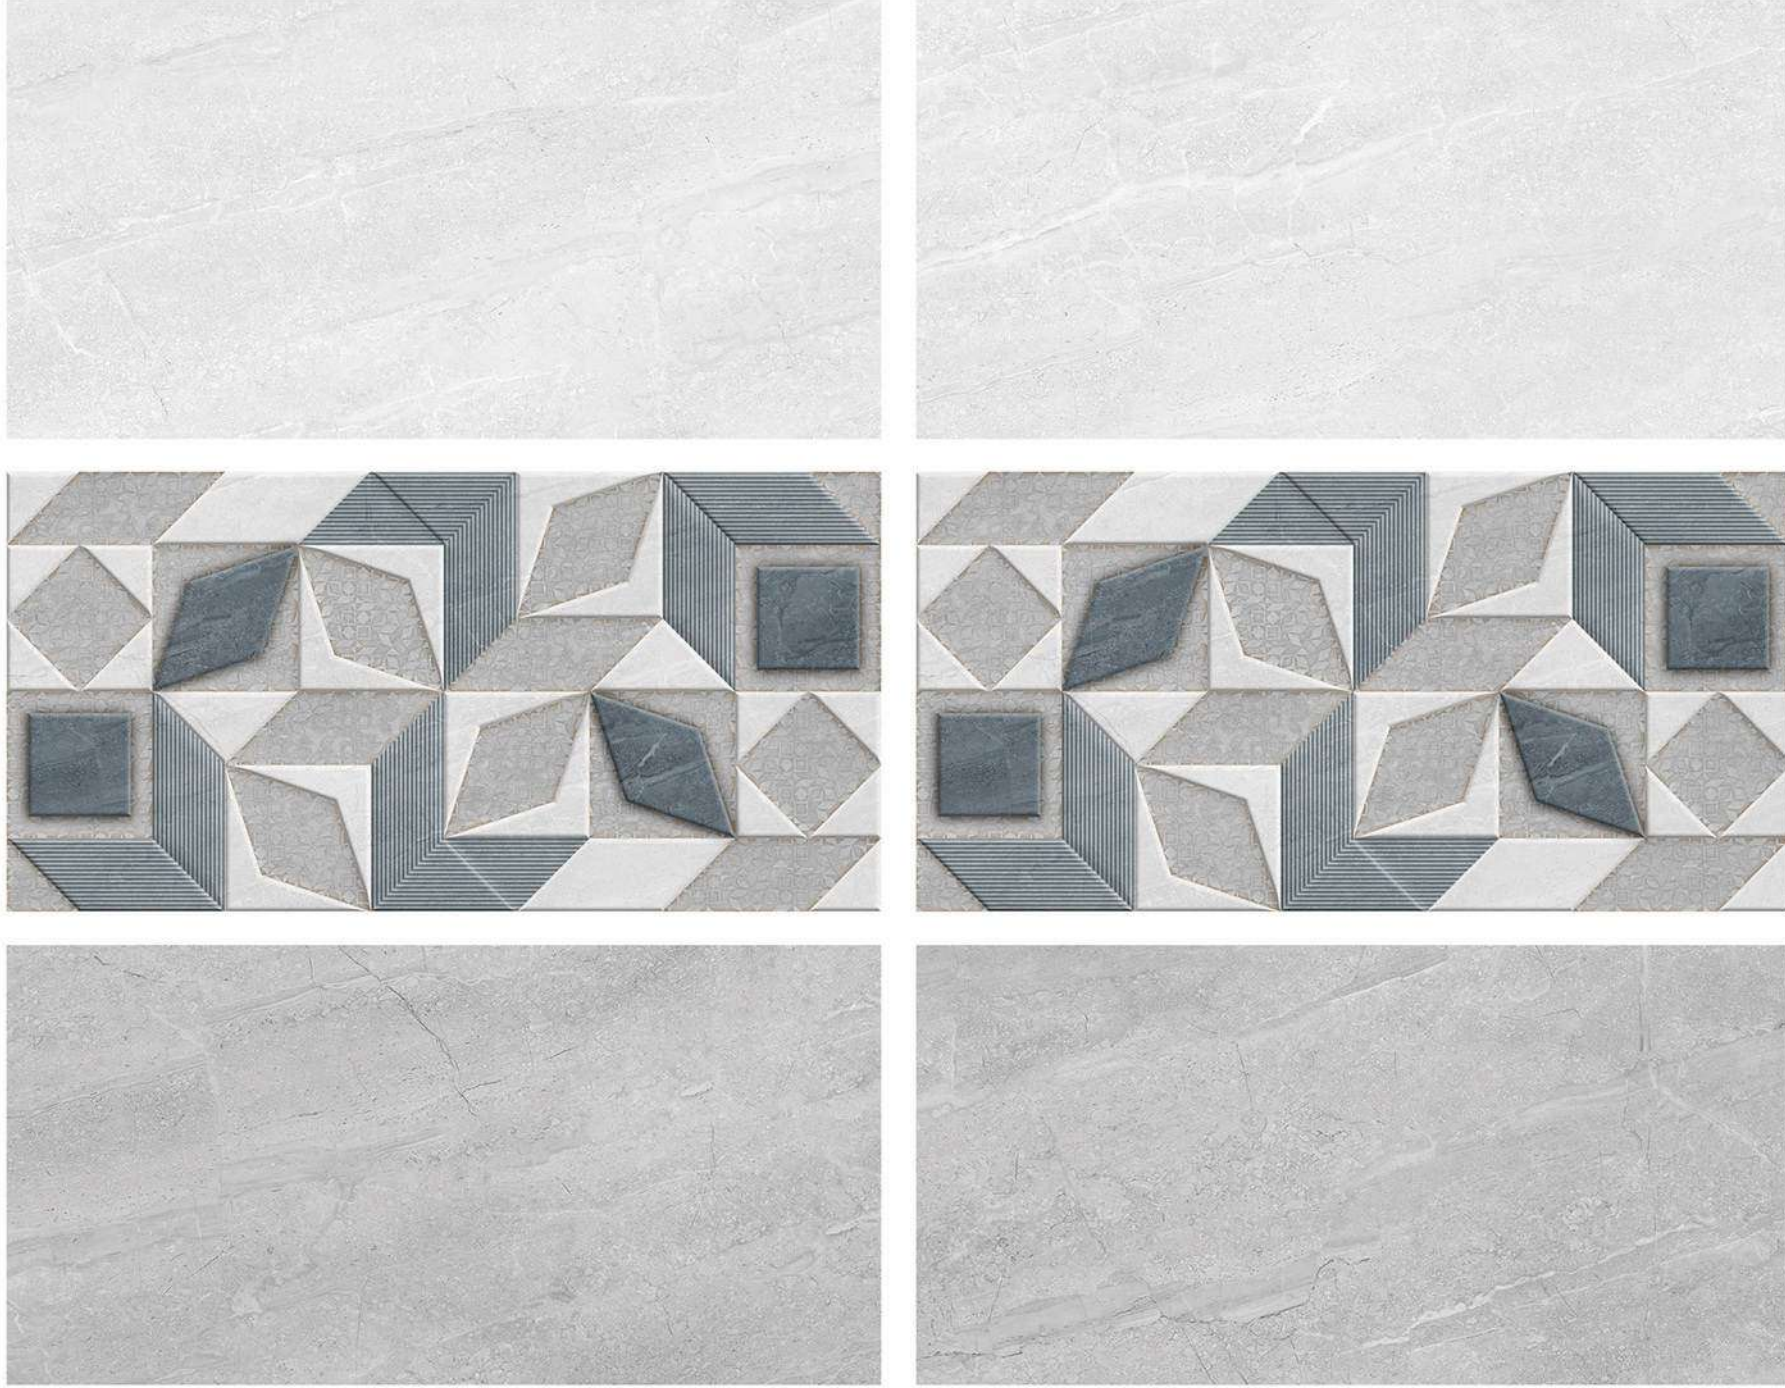

10175

1-10175-L
2-10175-HL1
3-10175-D

WALL TILES | 30X60CM

GLOSSY FINISH

the perfect surface

Random design

Use 3mm Space

High Definition

Digital tech.

Wall Tiles