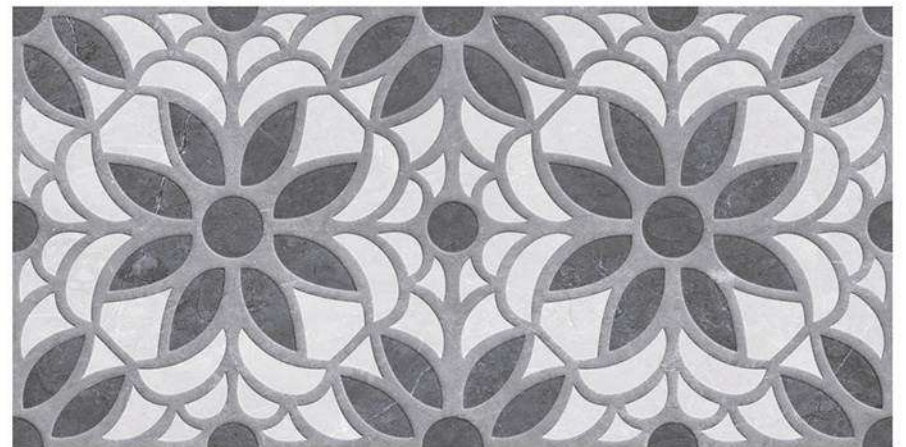

10273

- 1-10273-L
- 2-10273-HL1
- 3-10273-D

EXCLUSIVE COLLECTION