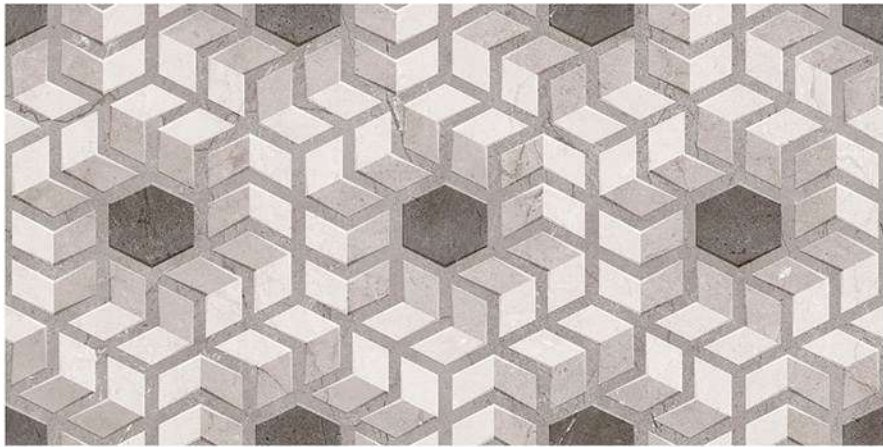

10286

1-10286-L
2-10286-HL1
3-10286-D