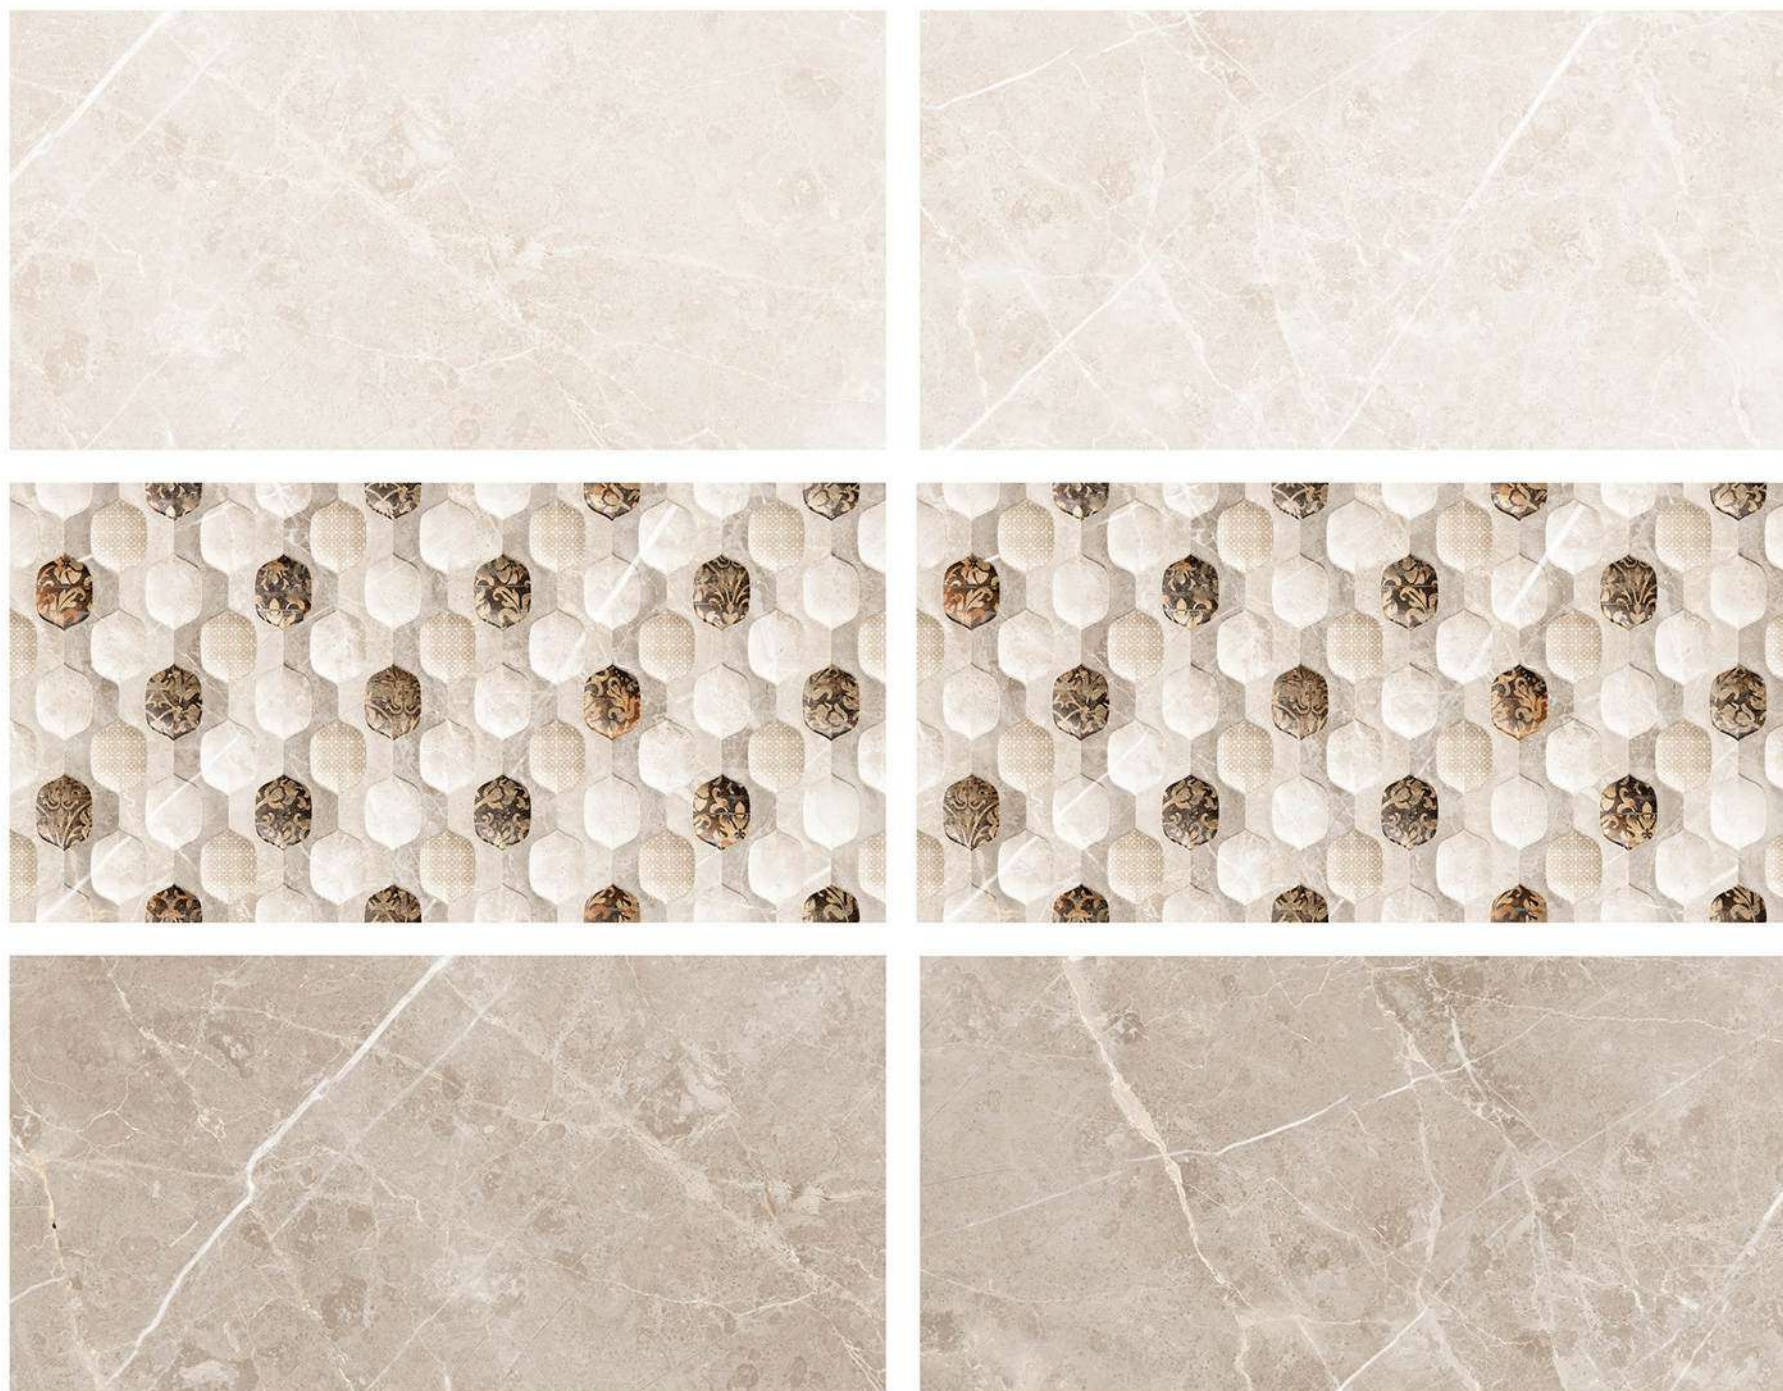

10315

- 1-10315-L
- 2-10315-HL1
- 3-10315-D

WALL TILES | 30X60CM

GLOSSY FINISH

the perfect surface

Random design

Use 3mm Space

High Definition

Digital tech.

Wall Tiles