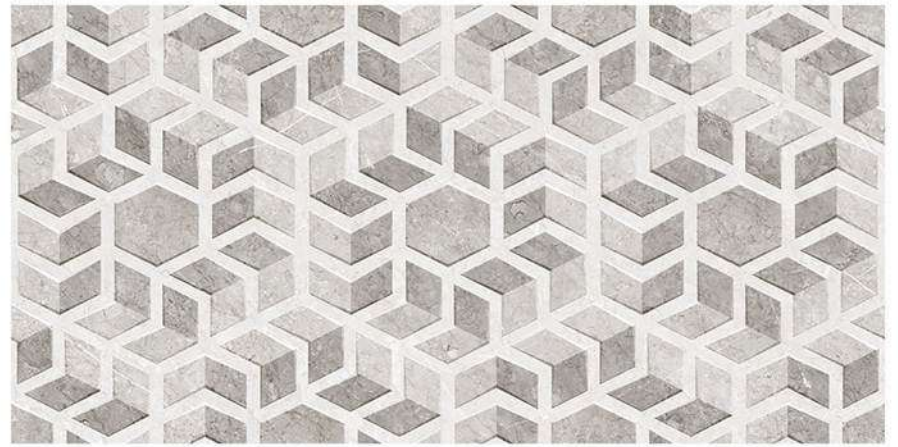

- 1-10014-L
- 2-10014-HL1
- 3-10014-HL2
- 4-10014-D

WALL TILES | 30X60CM

GLOSSY FINISH

the perfect surface

Random design

Use 3mm Space

High Definition

Digital tech.

Wall Tiles

10020

- 1-10020-L
- 2-10020-HL1
- 3-10020-HL2
- 4-10020-L

10033

- 1-10033-L
- 2-10033-HL1
- 3-10033-HL2
- 4-10033-D

WALL TILES | 30X60CM

GLOSSY FINISH

the perfect surface