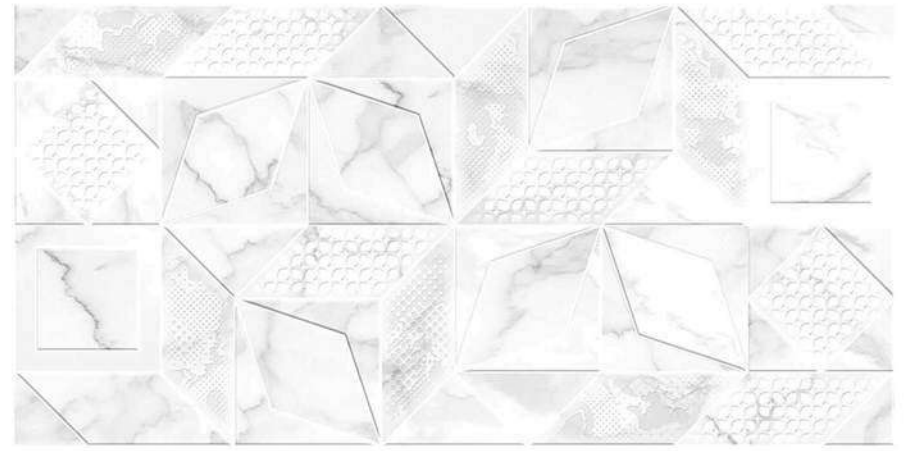

High Definition

Digital tech.

Wall Tiles

10158

1-10158-L
2-10158-HL1
3-10158-D

10188

1-10188-L
2-10188-HL1
3-10188-L

WALL TILES | 30X60CM