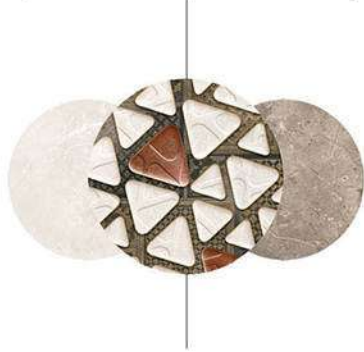

Wall Tiles

10020

- 1-10020-L
- 2-10020-HL1
- 3-10020-HL2
- 4-10020-L

10033

- 1-10033-L
- 2-10033-HL1
- 3-10033-HL2
- 4-10033-D

WALL TILES | 30X60CM

GLOSSY FINISH

the perfect surface

Random design

Use 3mm Space

High Definition

Digital tech.

Wall Tiles

10025

- 1-10025-L
- 2-10025-HL1
- 3-10025-D

10031

- 1-10031-L
- 2-10031-HL2
- 3-10031-D

WALL TILES | 30X60 CM

GLOSSY FINISH

the perfect surface

Random design

Use 3mm Space

High Definition

Digital tech.