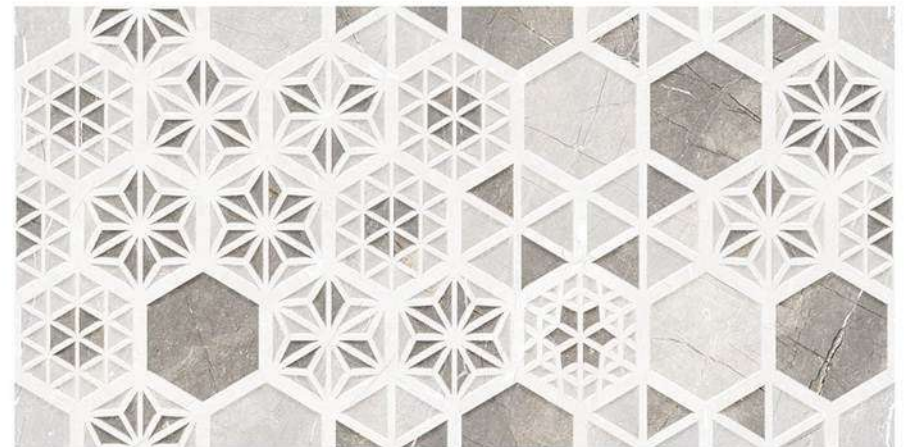

10239

1-10239-L
2-10239-HL1
3-10239-D