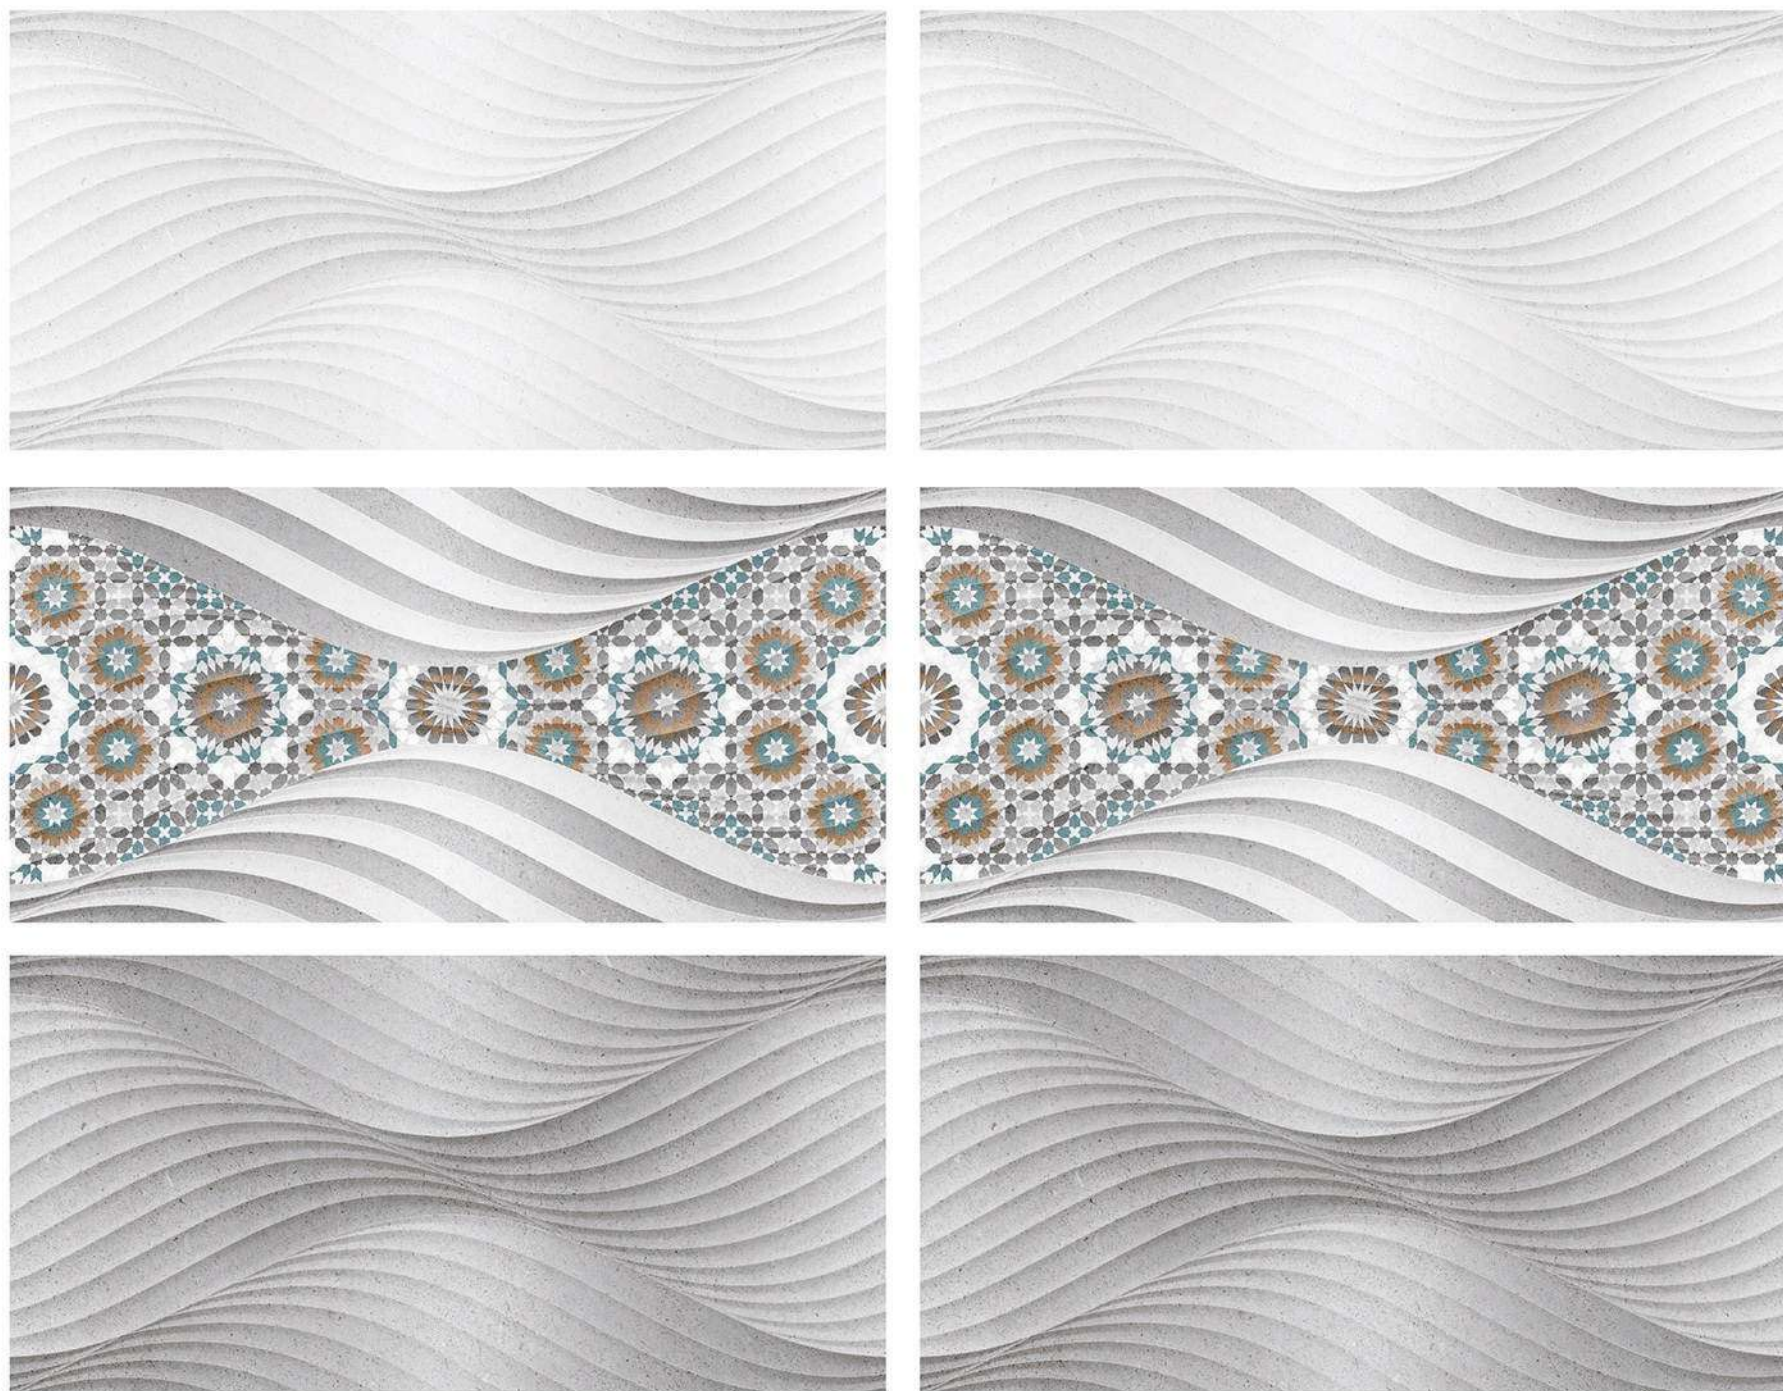

Use 3mm Space

High Definition

Digital tech.

Wall Tiles

EXCLUSIVE COLLECTION

10462

1-10462-L
2-10462-HL1
3-10462-D

WALL TILES | 30X60CM