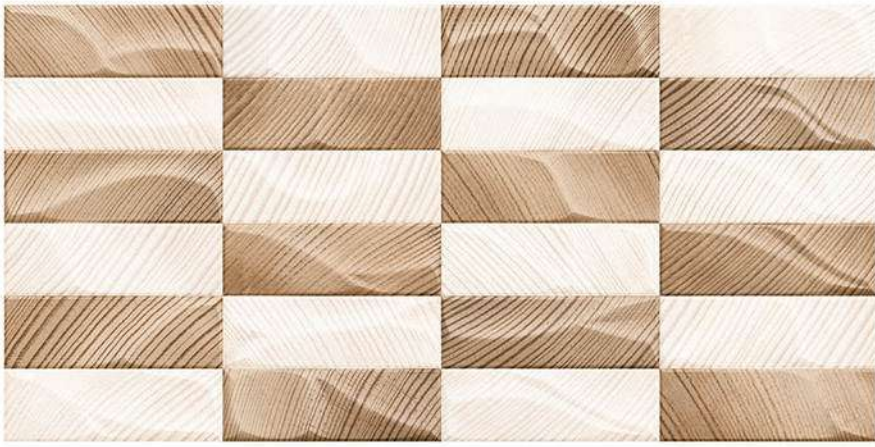

- 1-10369-L
- 2-10369-HL1
- 3-10369-HL2
- 4-10369-D

10376

- 1-10376-L
- 2-10376-HL1
- 3-10376-HL2
- 4-10376-D

WALL TILES | 30X60CM

GLOSSY FINISH

the perfect surface

Random design

Use 3mm Space