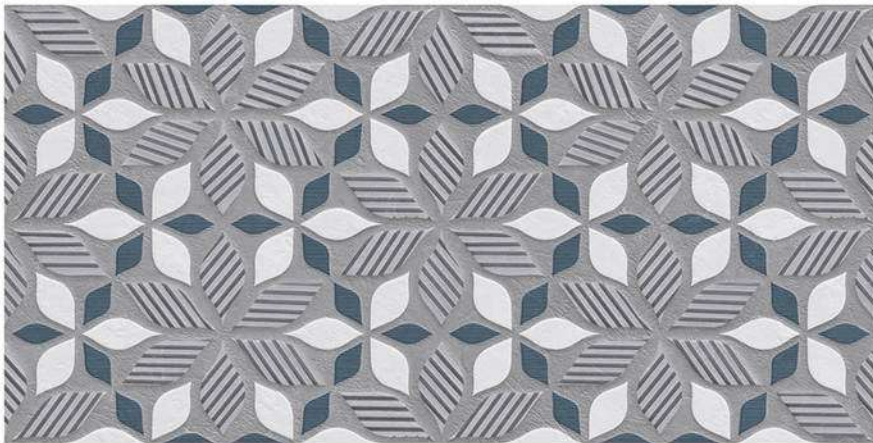

10251

- 1-10251-L
- 2-10251-HL1
- 3-10251-HL2
- 4-10251-D