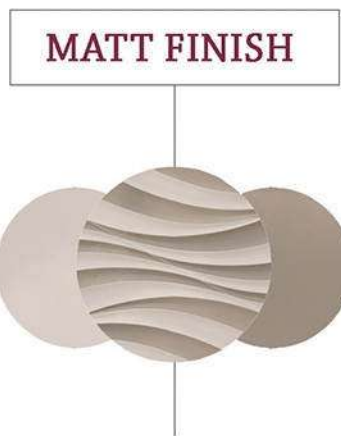

1-15269-L
2-15269-HL1
3-15269-D

WALL TILES | 30X60CM

the
perfect
surface

Random design

Use 3mm Space

High Definition

Digital tech.

Wall Tiles