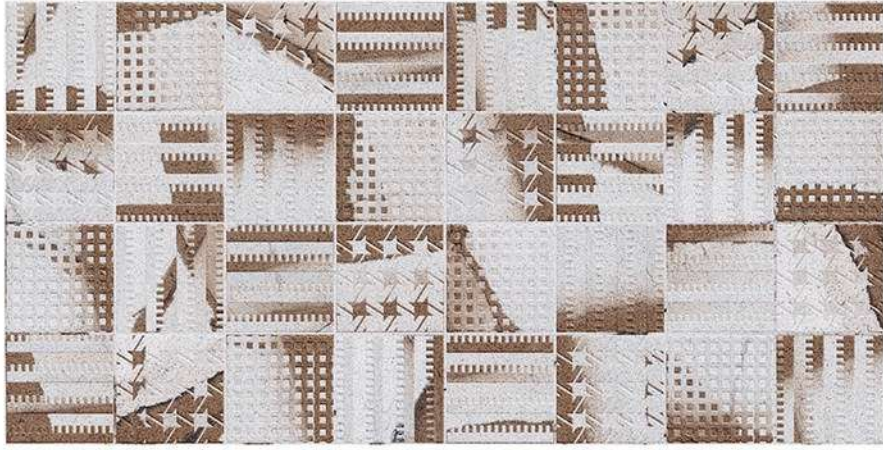

15046

1-15046
2-15046-HL1