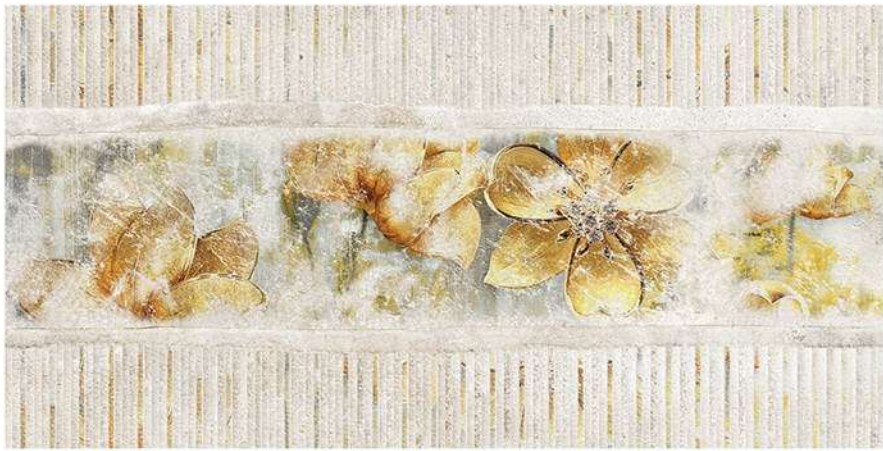

the
perfect
surface

Random design

Use 3mm Space

High Definition

Digital tech.

Wall Tiles

15122

1-15122-L
2-15122-HL1