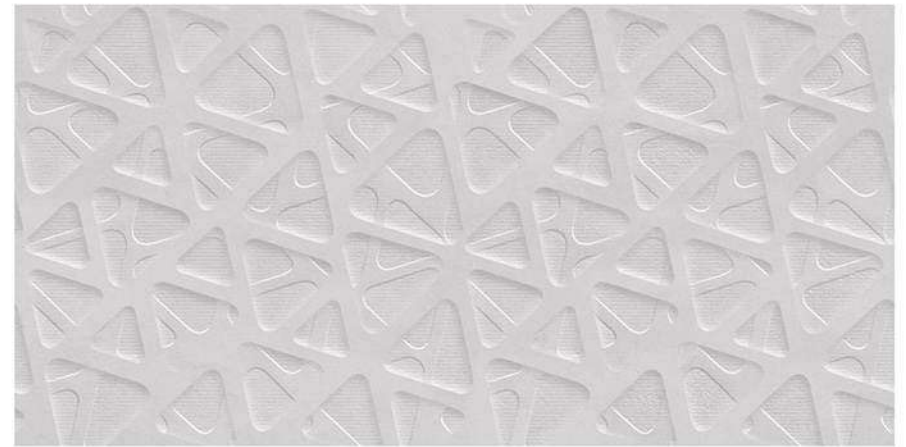

1-15061
2-15061-HL1

15062