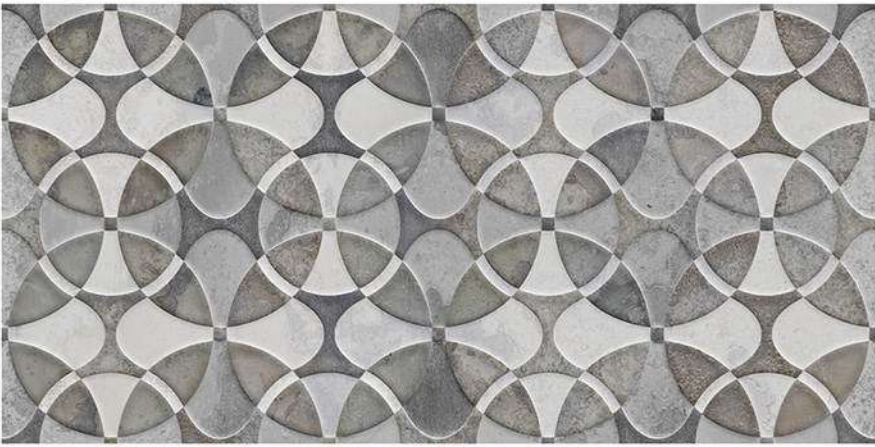

15225

1-15225-L
2-15225-HL1
3-15225-D

WALL TILES | 30X60CM

MATT FINISH

the
perfect
surface

Random design

Use 3mm Space

High Definition

Digital tech.

Wall Tiles