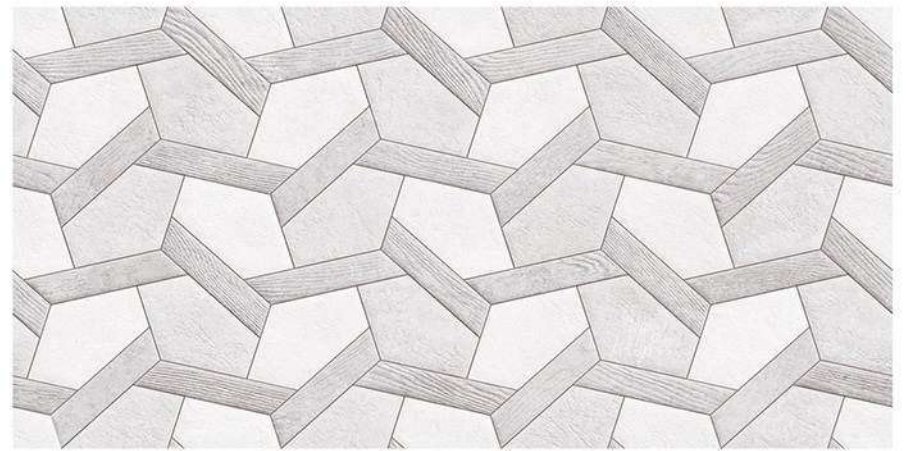

1-15015-L
2-15015-HL1

15021

1-15021-L
2-15021-HL1
3-15021-D

WALL TILES | 30X60CM

the perfect surface

Random design

Use 3mm Space

High Definition