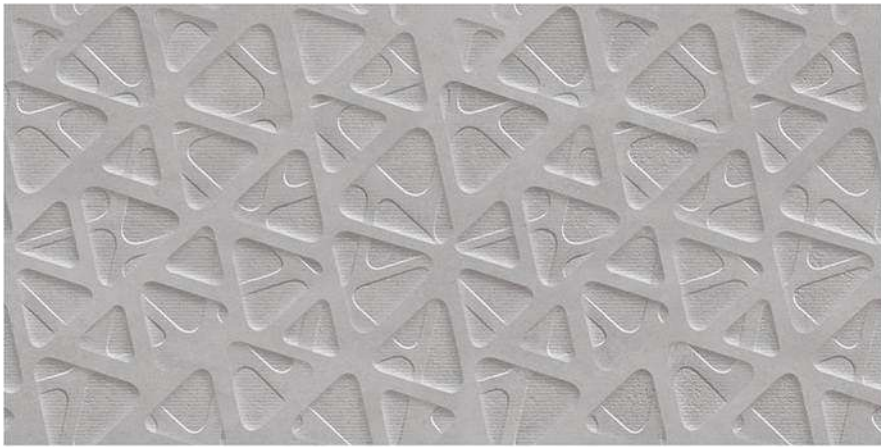

the
perfect
surface

Random design

Use 3mm Space

High Definition

Digital tech.

Wall Tiles

15060

1-15060
2-15060-HL1