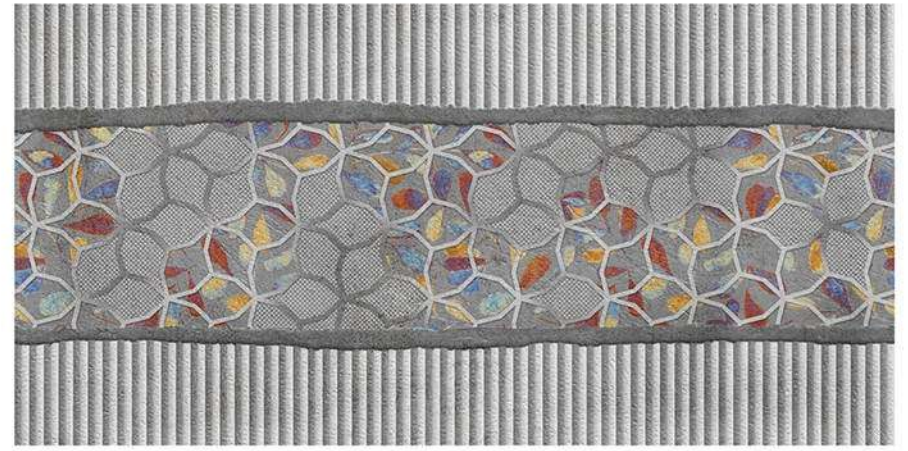

15092

1-15092-L
2-15092-HL1
3-15092-D