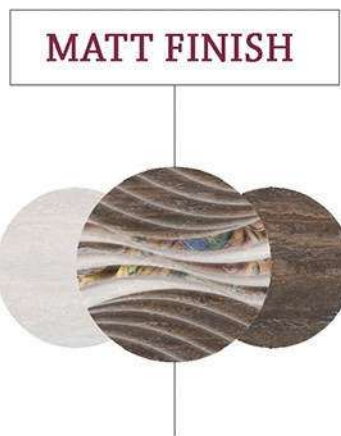

1-15157
2-15157-HL1

15158

1-15158
2-15158-HL1

WALL TILES | 30X60CM

the
perfect
surface

Random design

Use 3mm Space

High Definition