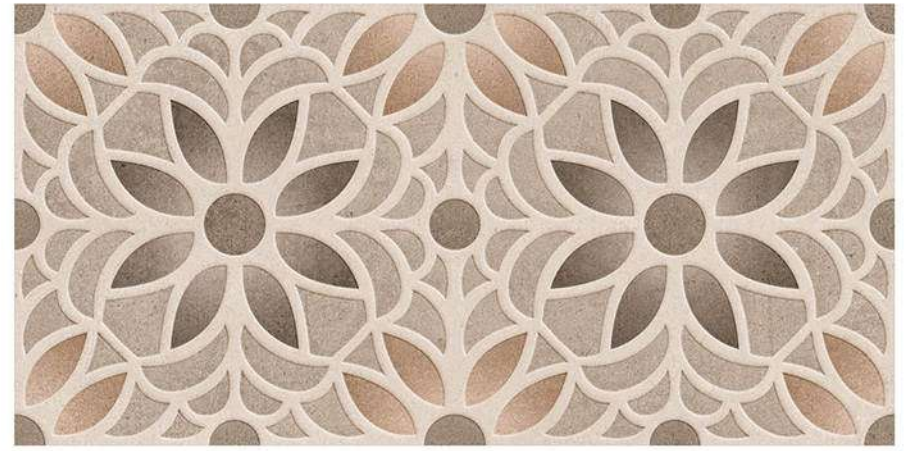

WALL TILES | 30X60CM

the
perfect
surface

- Random design
- Use 3mm Space
- High Definition
- Digital tech.
- Wall Tiles

15257

1-15257-L
2-15257-HL1
3-15257-D

15261

1-15261-L
2-15261-HL1
3-15261-D

15262