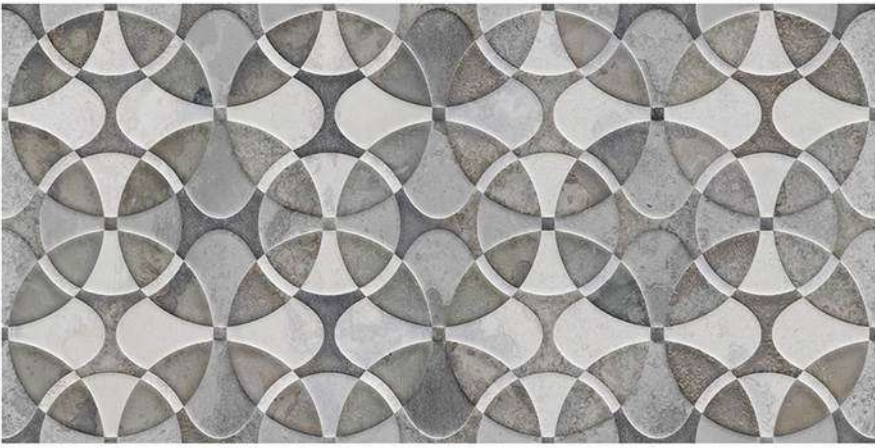

15225

1-15225-L
2-15225-HL1
3-15225-D

WALL TILES | 30X60CM

MATT FINISH

the
perfect
surface

Random design

Use 3mm Space

High Definition

Digital tech.

Wall Tiles