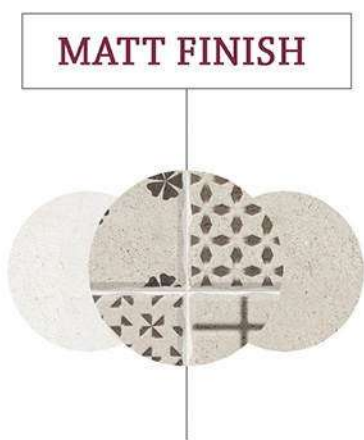

Wall Tiles

EXCLUSIVE COLLECTION

15128

- 1-15128-L
- 2-15128-HL1
- 3-15128-D

WALL TILES | 30X60CM

the perfect surface

Random design

Use 3mm Space