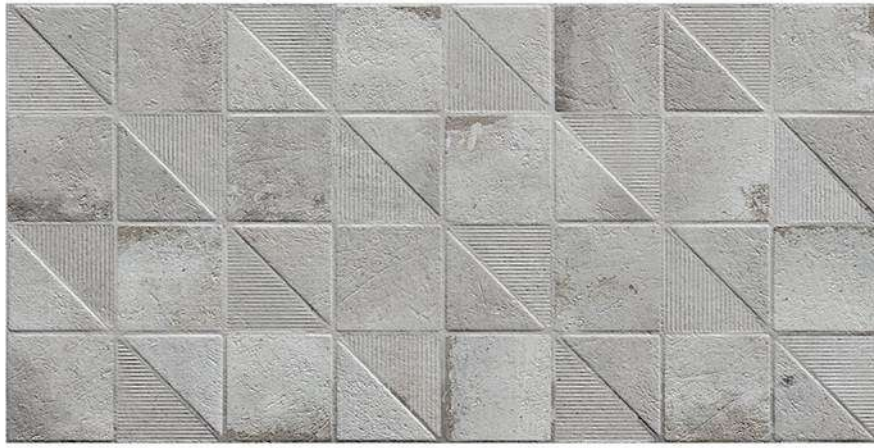

**SOLUTION
TO ALL
YOUR
DESIGN
NEEDS.**

**300X
600MM**

300 X 600 M M

M A T T S E R I E S

15001

1-15001
2-15001-HL1

WALL TILES | 30X60CM

MATT FINISH