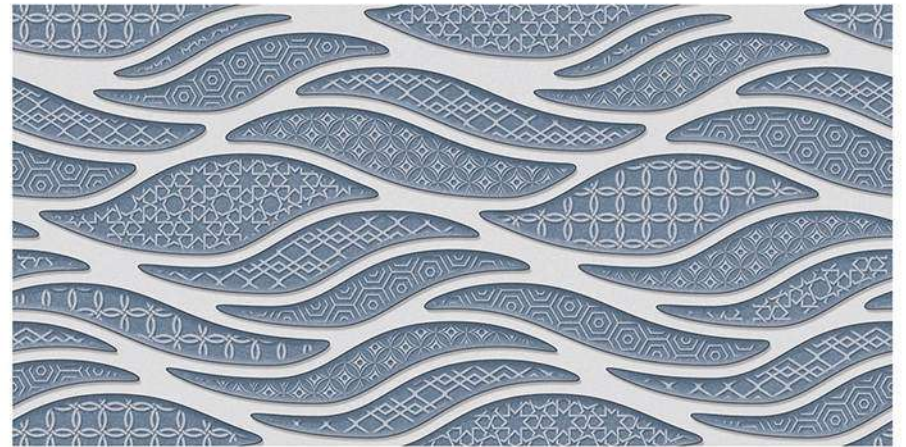

1-15129-L
2-15129-HL1
3-15129-D

15133