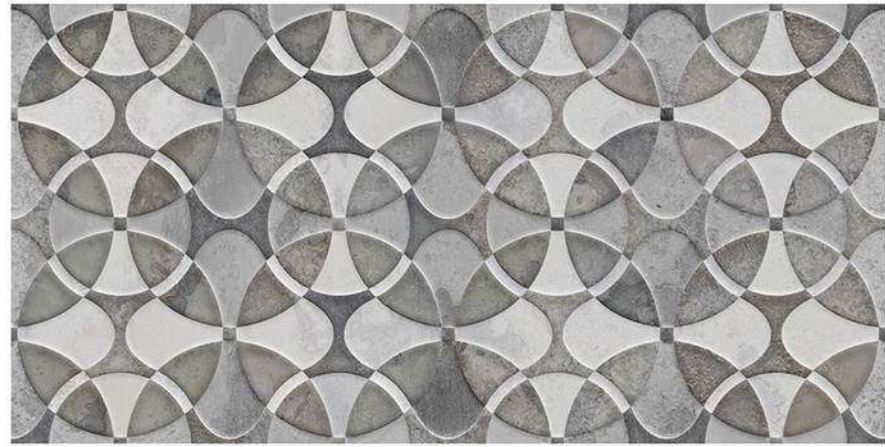

15225

1-15225-L
2-15225-HL1
3-15225-D

WALL TILES | 30X60CM

MATT FINISH

the
perfect
surface

Random design

Use 3mm Space

High Definition

Digital tech.

Wall Tiles