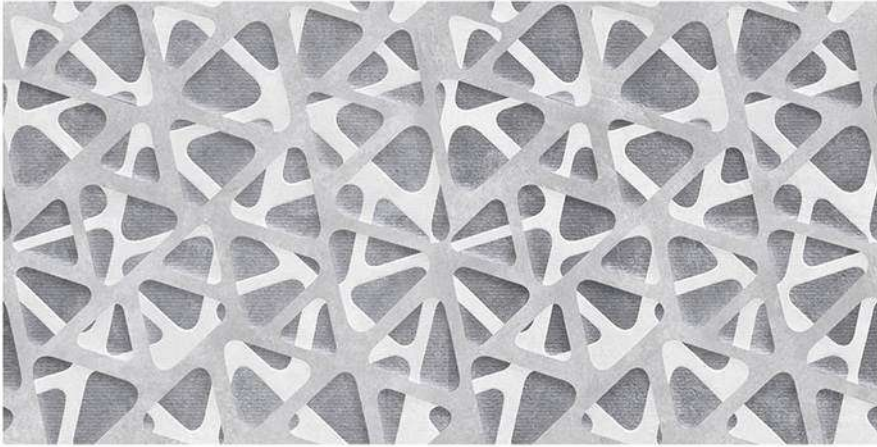

15026

1-15026-L
2-15026-HL1