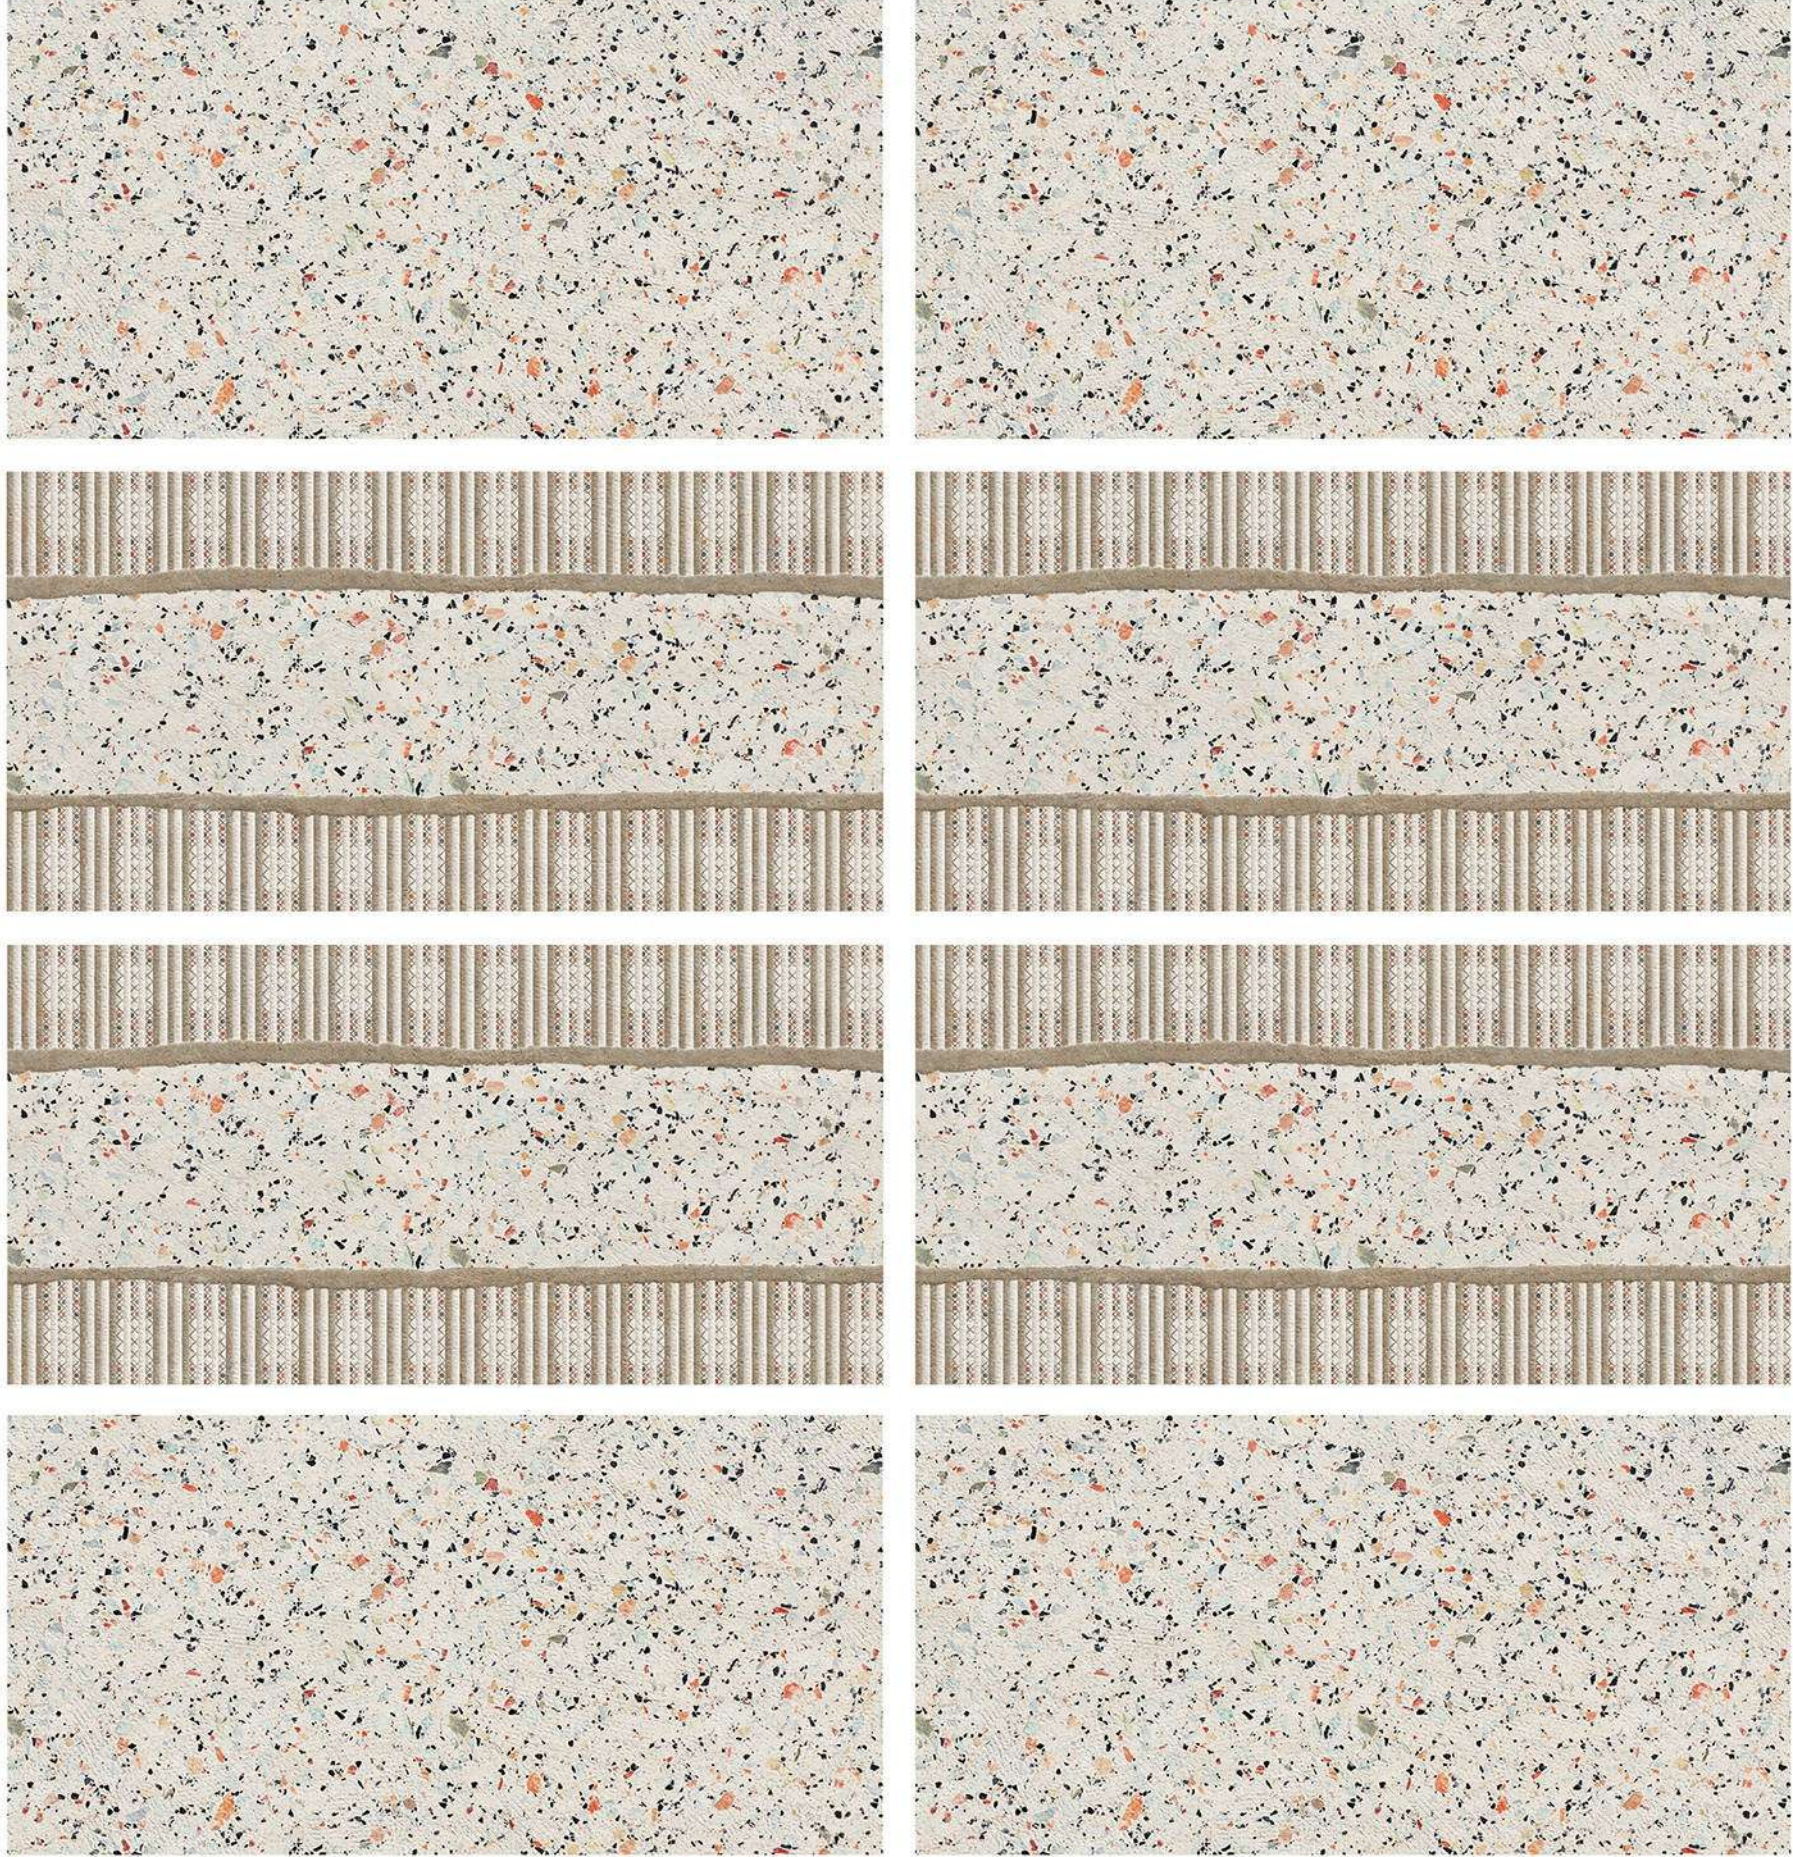

WALL TILES | 30X60CM

the perfect surface

Random design

Use 3mm Space

High Definition

Digital tech.

Wall Tiles

15164