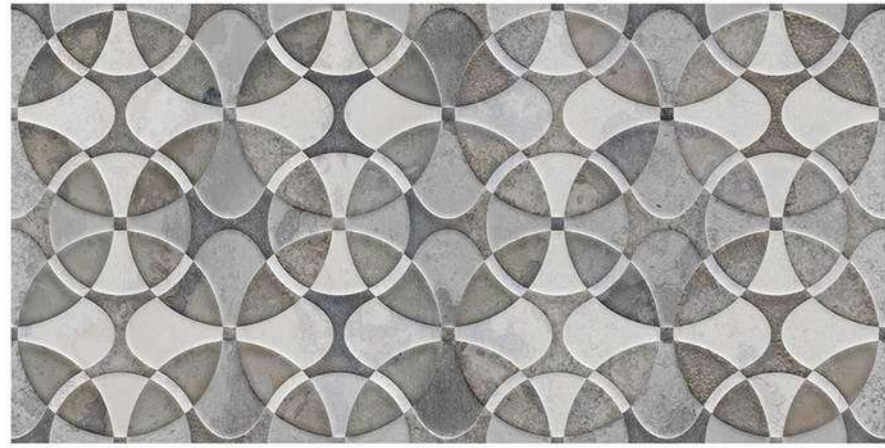

15225

1-15225-L
2-15225-HL1
3-15225-D

WALL TILES | 30X60CM

MATT FINISH

the
perfect
surface

Random design

Use 3mm Space

High Definition

Digital tech.

Wall Tiles