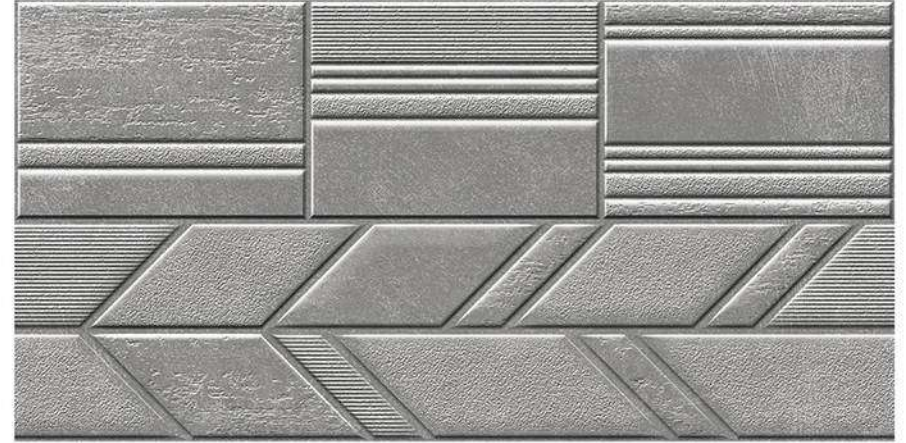

the
perfect
surface

-  Random design
-  Use 3mm Space
-  High Definition
-  Digital tech.
-  Wall Tiles

15219

1-15219
2-15219-HL1

15220

1-15220
2-15220-HL1

WALL TILES | 30X60CM

the
perfect
surface