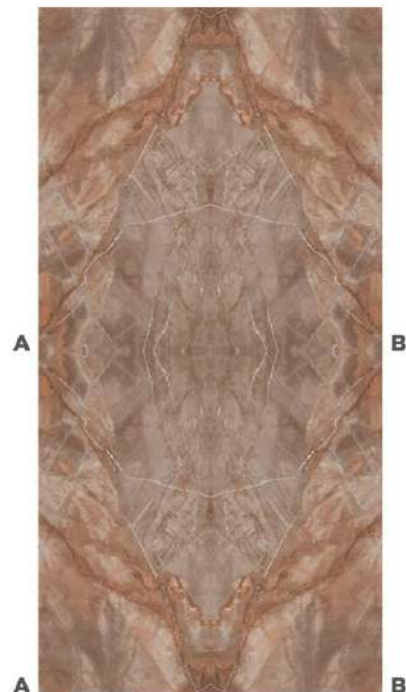

ESTROMOS

Size
800X
1600MM

Finish
Glossy

Randoms
1

BOOKMATCH

A

B

A

B

A

B